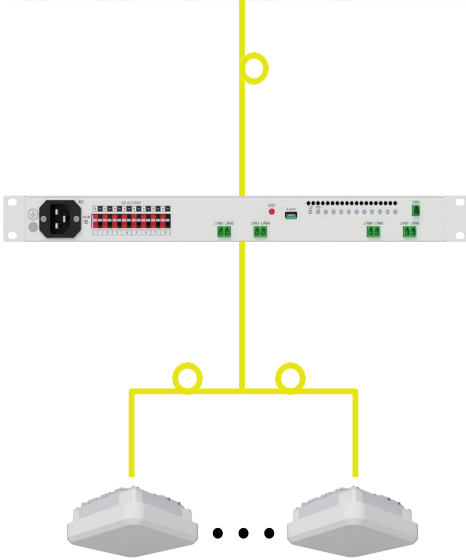

## FIBER-to-the-EDGE Architecture

An easy-to-install cellular solution that connects you on every floor, in every room, and around every corner.

### ALLIANCE iBIU

The integrated base station interface unit (iBIU) is the head-end for the signals provided by every carrier network. Each signal is combined into an optical signal and distributed over fiber optic cables throughout the building. Each iBIU supports up to 16 edgeHUBs.

### FIBER2ANTENNA edgeROU

The edgeROU is a remote unit that easily mounts on a wall or ceiling with a small, inconspicuous footprint. It converts the optical signal into radio frequencies before amplifying and broadcasting them, covering up to 30K square feet.