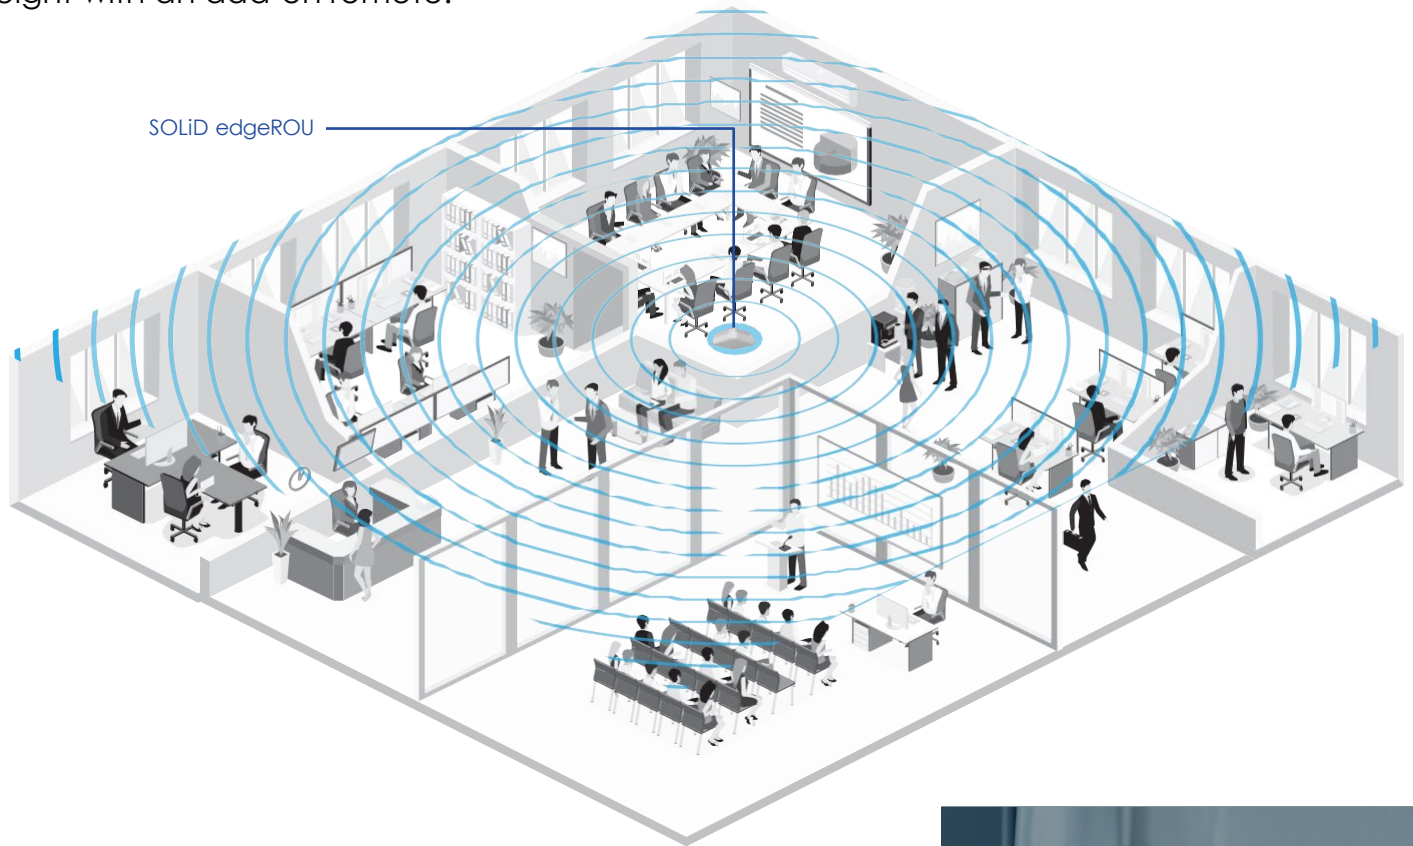

## Unmatched Performance and Easy to Install

Our DAS efficiently delivers reliable cellular coverage into any building, campus, stadium, or airport. The technology features the smallest, most powerful DAS remotes on the market. The scalable solution is easy to install and includes four cellular frequency bands, expanding to eight with an add-on remote.

### FIBER2ANTENNA edgeROU

The edgeROU is a remote unit that easily mounts on a wall or ceiling with a small, inconspicuous footprint. It converts the optical signal into radio frequencies before amplifying and broadcasting them, covering up to 30K square feet.