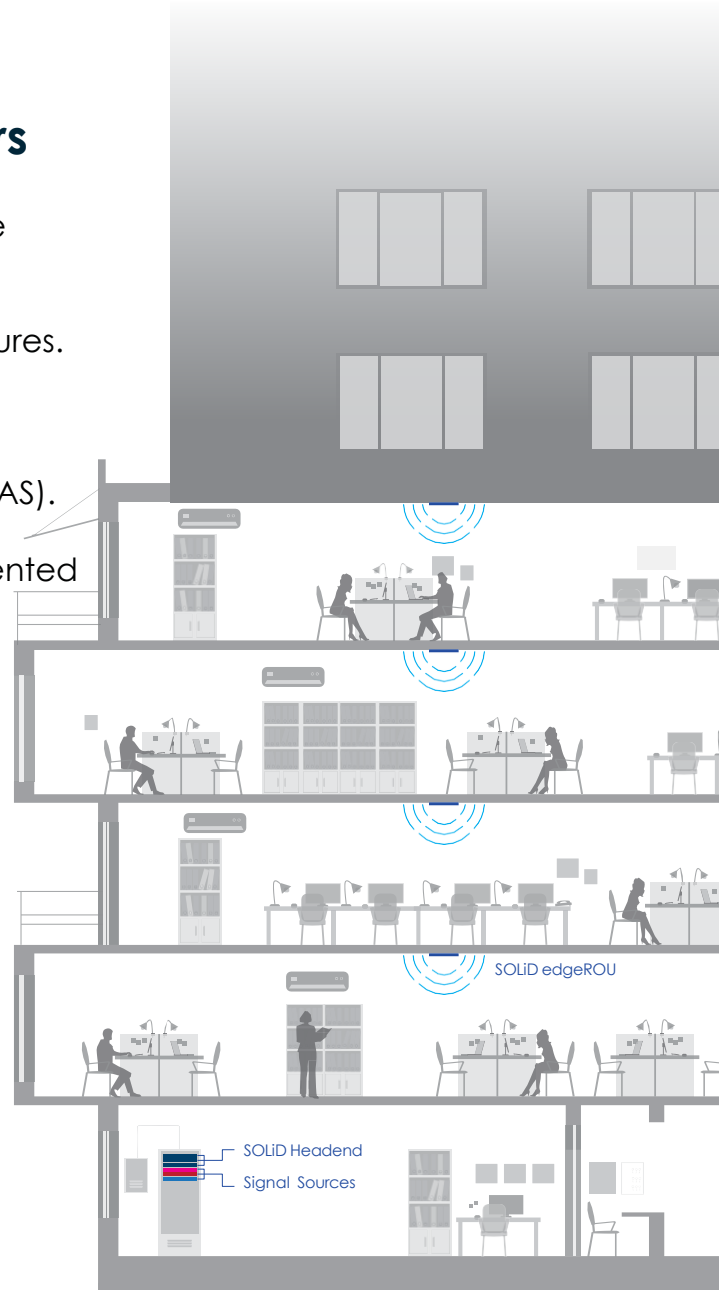

altafiber
business

Get In-Building Coverage for Your Business, Employees, and Customers

For your tenants, constant connectivity is an absolute necessity, and weak signals or dropped calls are no longer acceptable. Dense building materials. Low emissivity glass. Natural obstacles. Neighboring structures. All degrade the cellular signals inside your building.

Get dedicated, reliable, in-building cellular coverage with our 5G Distributed Antenna System (DAS). Featuring SOLID ALLIANCE's FIBER2ANTENNA edge technology, your business will experience unprecedented mobile communications from the top floor to the underground parking garage with:

- ✓ **Faster speeds**
- ✓ **More capacity**
- ✓ **Multi-operator support**
- ✓ **Expansion capability**

No old coaxial cables. With fiber technology, give your business the cellular coverage your customers and guests expect.

altafiber also provides flexible financial models, carrier management, and ongoing monitoring and reporting.