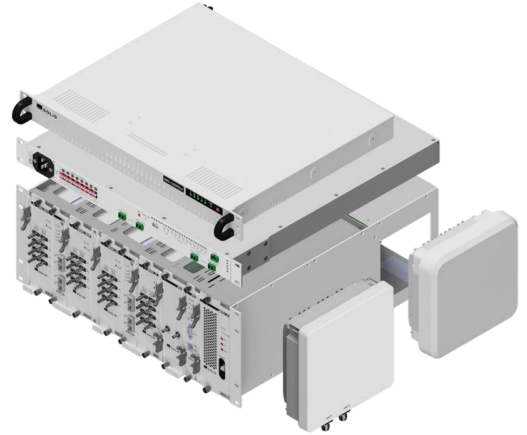

altafiber
business

FIBER-to-the-EDGE Architecture

An easy-to-install cellular solution that connects you on every floor, in every room, and around every corner.