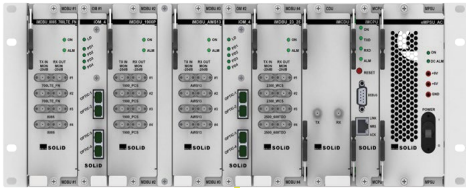

### ALLIANCE iBIU

The integrated base station interface unit (iBIU) is the head-end for the signals provided by every carrier network. Each signal is combined into an optical signal and distributed over fiber optic cables throughout the building. Each iBIU supports up to 16 edgeHUBs.